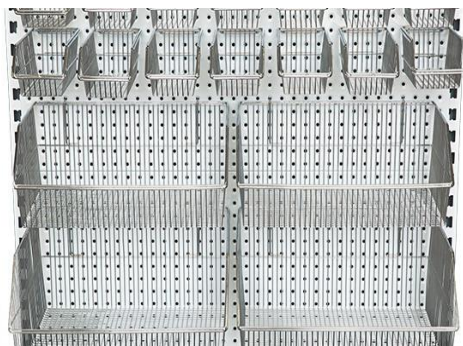

- Large Number of medications can be stored in a small footprint
- Shelves pull out which means new stock can easily be loaded at the back to optimise stock rotation.
- Divider system is best in class
- Modular – can be added to, moved or reconfigured depending on need
- Gives area a professional look
- Flexible – 3 angles for shelves possible, number of shelves as per requirements, spacing of shelves can be adjusted to meet requirements

2. Storage for larger items eg bottles, bulk medications, bulk items

Flat Shelves:

- Available in same dimensions as Pull Out Shelves
- Can be mounted with same options as Pull Out Shelves
- Can also be set at 3 different angles

3. Storage for ancillary items eg Cannulas, Bungs, Needles, Syringes, Swabs, Red Caps, Bandages etc.

Wire Baskets:

- Punch panel can be installed on gondolas which makes it possible to mix and match baskets with Pull Out Shelves and Flat shelves
- Baskets can be mounted on wall stripping appropriately attached to the wall or inside a cabinet
- Baskets are available in many sizes to allow for a perfect fit for requirements
- Baskets can be supplied with dividers to allow more than one item per basket

4. Storage of medications, IV's and larger items

Integrated storage and workbenches:

- Underbench storage can be customised to include different options eg medication drawers, large wire baskets for IV's and flat shelves for larger items.
- System is modular and can easily be configured to suit customers' requirements
- Modular system can be made at different heights for either sitting or standing
- Can be integrated with pull out shelving, flat shelving or baskets on wall stripping and positioned overhead