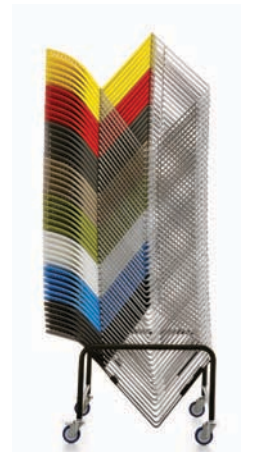

960D Dolly Stacked 40 Chairs High

Max Height:	33"	835 mm	33"	835 mm	43"	1095 mm	7'	2150 mm
Max Width:	21.5"	570 mm	23.25"	590 mm	22.75"	575 mm	27"	690 mm
Max Depth:	20"	510 mm	20"	510 mm	21"	535 mm	39"	990 mm
Arm Height:	-	-	-	-	-	-	-	-
Back Height:	15.25"	390 mm	26"	660 mm	-	-	-	-
Foot Rest:	-	-	-	-	13"	330 mm	-	-
Seat Height:	17.5"	445 mm	17.5"	445 mm	26.25"	670 mm	-	-
Seat Width:	18.25"	465 mm	18.25"	465 mm	18.25"	465 mm	-	-
Seat Depth:	17"	430 mm	17"	430 mm	17"	430 mm	-	-
Wt/Chair:	8 lbs.	3.5 kg	10 lbs.	4.5 kg	14 lbs.	6.4 kg	45 lbs.	20.5 kg
Volume:	19 ft³	0.62 m³	19 ft³	0.62 m³	19 ft³	0.62 m³	19 ft³	0.62 m³
Per Carton:	5		5		4		5